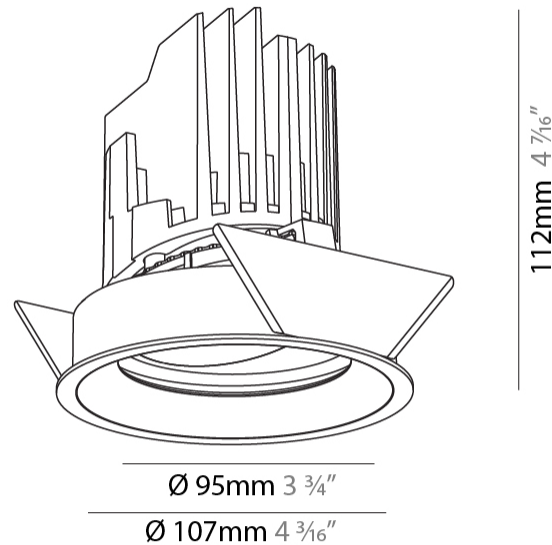

GENERAL

Series: Bioniq
 Subseries: Bioniq Round Adjustable
 Brand: Prolight
 Division: Architectural
 Mounting Type: Recessed
 Mounting Location: Ceiling
 Subcategory: Downlight

PHYSICAL

Shape: Round
 Diameter (mm): 107
 Diameter (in): 4 3/16
 Height (mm): 112
 Height (in): 4 7/16
 Ceiling Thickness (mm): 10 / 12.5 / 15
 Ceiling Thickness (in): 3/8 or 1/2 or 9/16
 Min. Recessing Depth (mm): 130
 Min. Recessing Depth (in): 5 1/8
 Light Distribution: Adjustable / Downlight
 Weight (kg): 0.47
 Weight (lbs): 1.04
 Fixture Finish: SSR / BKV / CWI / CRY / HAB / UFT / ITA / RUA / FTG / MYG / LOD / PUS / FRO / FUP / KIA / POP / BLS / SPG / MEY / GOH / GUM / CHC / COM / ABZ / JAG / OBR / MOS / ROR
 Fixture Material: Aluminum Die Cast
 Cut-out Measurements: 98mm / 3 7/8"

OPTICAL

Reflector°: 10
 Adjustability: Rotational 355°; Tilt 30°

RATINGS AND CERTIFICATIONS

Certified By: Certified for North American Standards
 IP rating: IP20

BIONIQ ROUND ADJUSTABLE RECESSED

A35224-

PROJECT	_____
TYPE	_____
SPECIFIER	_____
QUANTITY	_____
DATE	_____